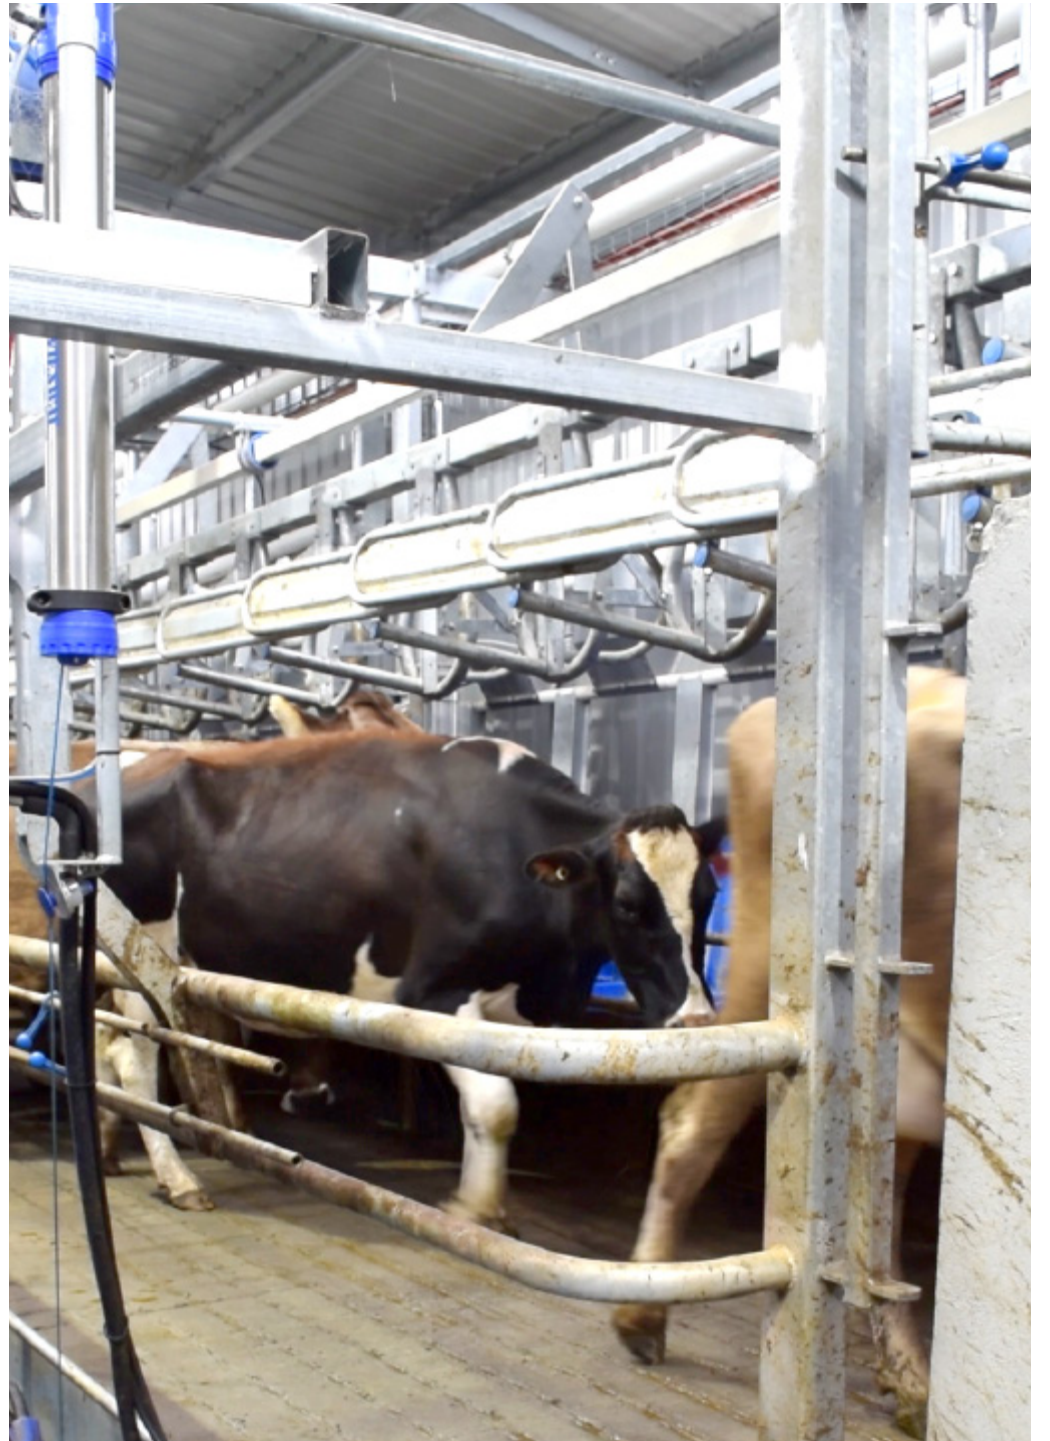

Est. 1911

DAVIESWAY

IDEAS TO FARM. EVERYDAY.

Crocksville Dairy

Western Victoria

Herringbone – 20-unit double up

Est. 1911
DAVIESWAY
IDEAS TO FARM. EVERYDAY.