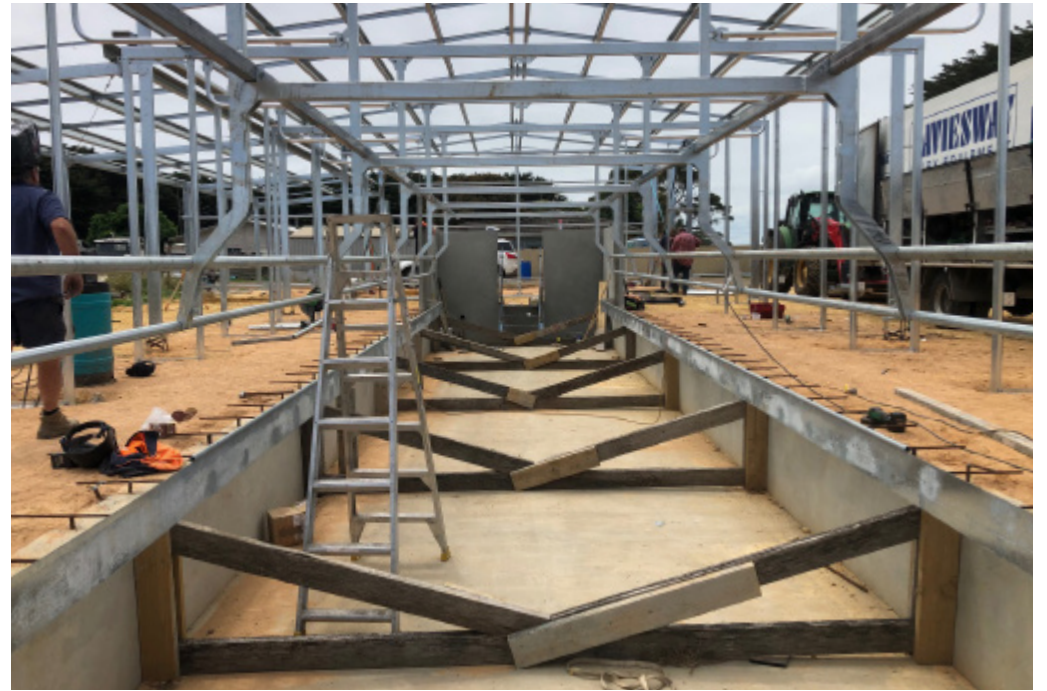

Est. 1911

DAVIESWAY

IDEAS TO FARM. EVERYDAY.

Crocksville Dairy

Western Victoria

Herringbone – 20-unit double up

Est. 1911
DAVIESWAY
IDEAS TO FARM. EVERYDAY.