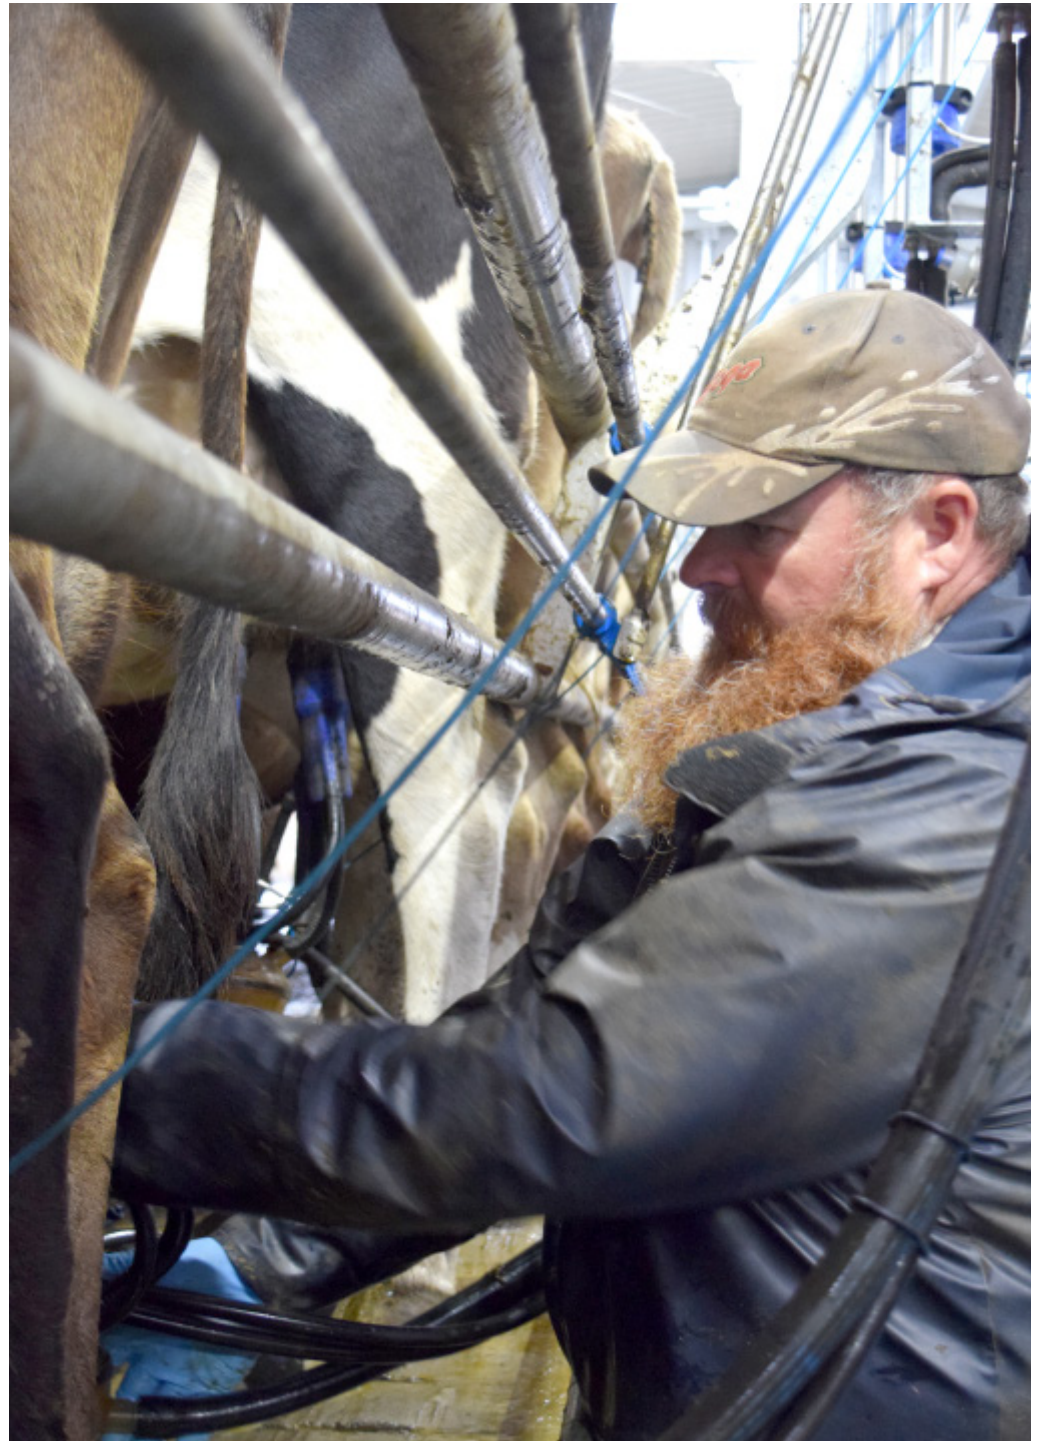

Est. 1911

DAVIESWAY

IDEAS TO FARM. EVERYDAY.

Crocksville Dairy

Western Victoria

Herringbone – 20-unit double up

Est. 1911
DAVIESWAY
IDEAS TO FARM. EVERYDAY.