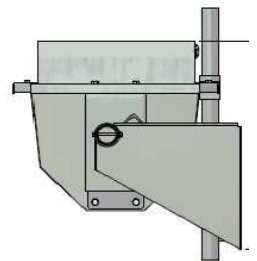

# Artex Cow Comfort Equipment AQUA DUMPS

23371

4ft (122cm) 46 Gals (170L)

23275

6ft (184cm) 68 Gals (310L)

23277

8ft (244cm) 90 Gals (410L)

23279

10ft (305cm) 110 Gals (500L)

Floor Mount Position

Wall Mount Position