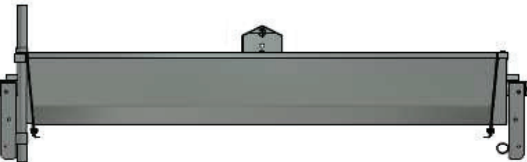

# Artex Cow Comfort Equipment AQUA DUMPS

23371

4ft (122cm) 46 Gals (170L)

23275

6ft (184cm) 68 Gals (310L)

23277

8ft (244cm) 90 Gals (410L)

23279

10ft (305cm) 110 Gals (500L)

Floor Mount Position

Wall Mount Position