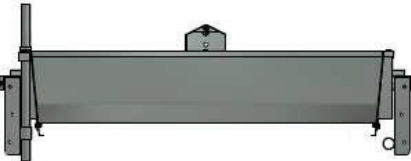

# Artex Cow Comfort Equipment AQUA DUMPS

23371

4ft (122cm) 46 Gals (170L)

23275

6ft (184cm) 68 Gals (310L)

23277

8ft (244cm) 90 Gals (410L)

23279

10ft (305cm) 110 Gals (500L)

Floor Mount Position

Wall Mount Position