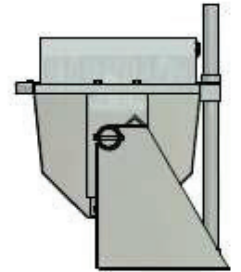

# Artex Cow Comfort Equipment AQUA DUMPS

23371

4ft (122cm) 46 Gals (170L)

23275

6ft (184cm) 68 Gals (310L)

23277

8ft (244cm) 90 Gals (410L)

23279

10ft (305cm) 110 Gals (500L)

Floor Mount Position

Wall Mount Position